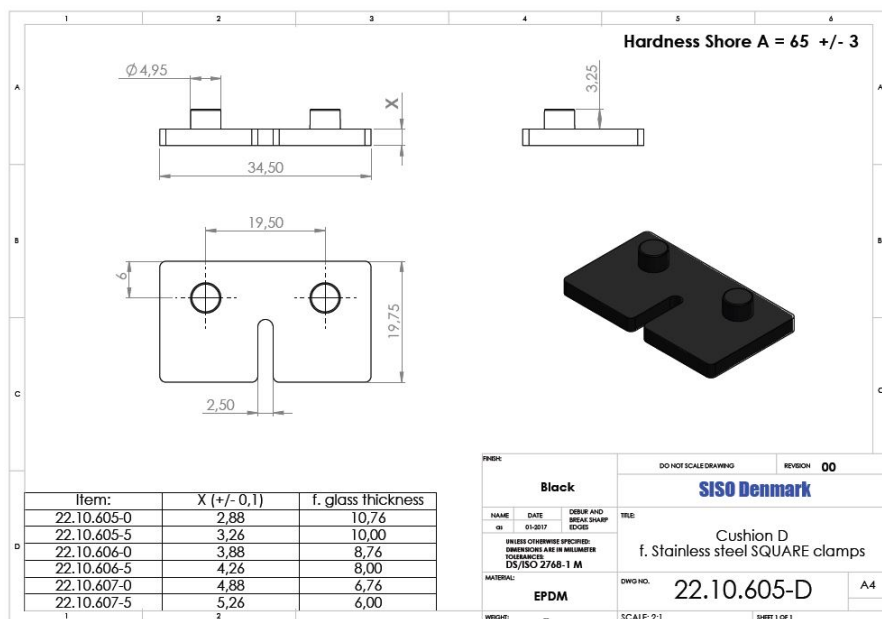

PRODUCT SHEET

Description:

Cushion "D" F/SS Clamp "Square", Glass 6,76mm (4,88mm),Black EPDM

Item number:

22.10.607-0

Units	Box	Carton	HS Code	Barcode
Pcs.	100	2000	4016930090	 5704866476270

SISO A/S

Mileparken 11
DK-2740 Skovlunde
Denmark
VAT: DK 24786013